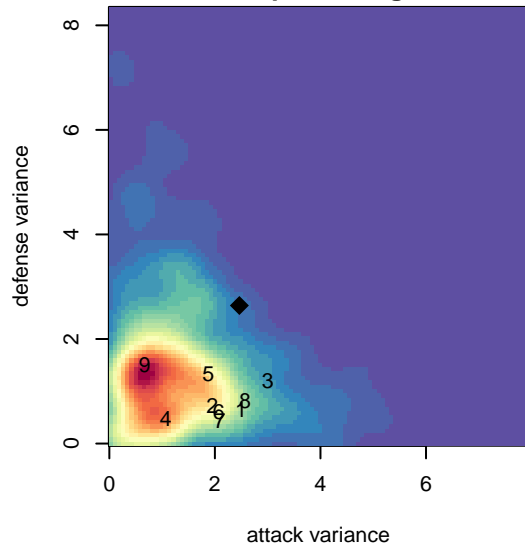

Wenatchee FC Elite G99

Wenatchee FC
 Wenatchee, WA
 G99 total strength=1514
 attack=19.57 defense=7.2
 fall league = PSPL U19

alt names used:
 Wenatchee FC G99 Elite
 WFC G99-G00 Elite
 WFC G99 Elite
 Wenatchee FC G99 Elite

Venues played:
 2015 Rainier Challenge Samba U16
 2015 Beaverton Cup GU16 Silver
 2015 AstroTurf Showcase GU16 ABC
 2015 Portland Winter Showcase U16
 2015 PSPL U19

**attack and defense variance (black dot)
relative to other teams
and top 10 in region**