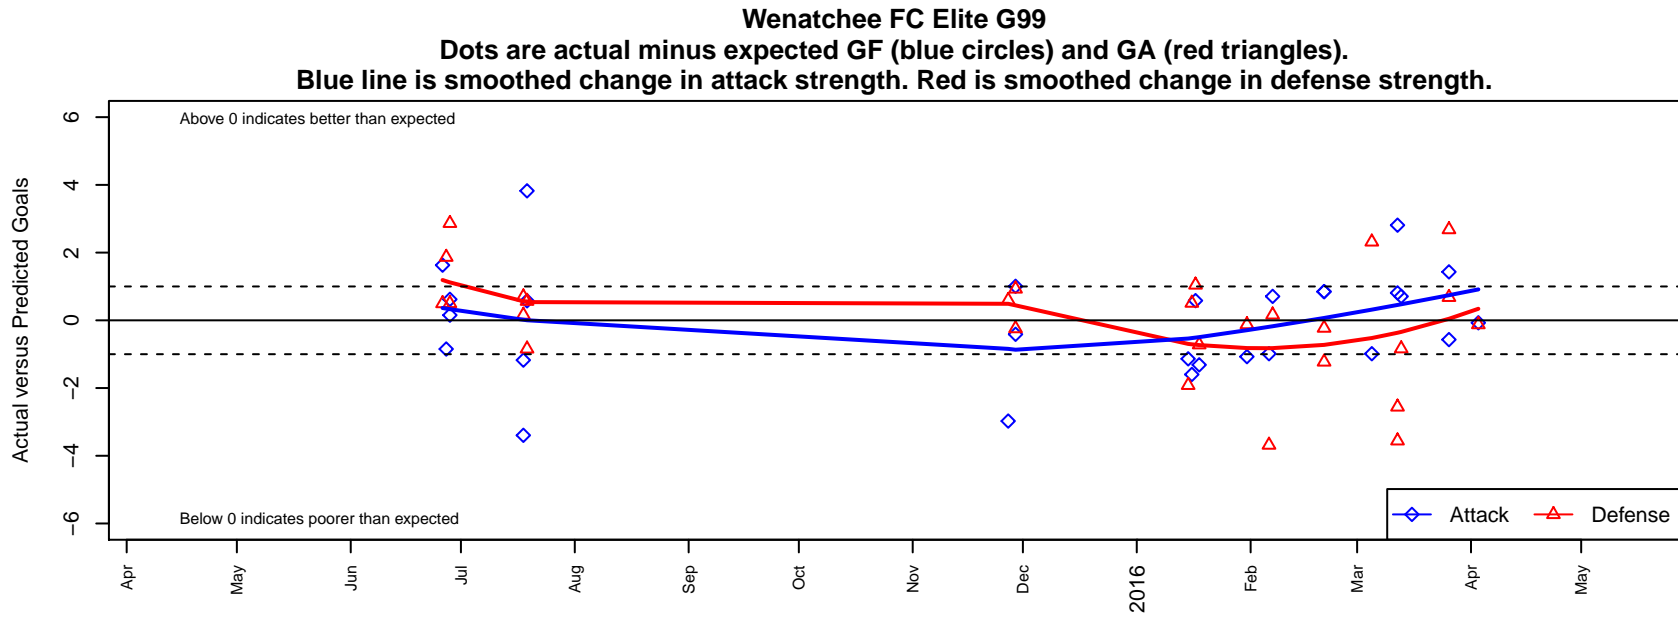

Wenatchee FC Elite G99

Wenatchee FC
 Wenatchee, WA
 G99 total strength=1514
 attack=19.57 defense=7.2
 fall league = PSPL U19

alt names used:
 Wenatchee FC G99 Elite
 WFC G99-G00 Elite
 WFC G99 Elite
 Wenatchee FC G99 Elite

Venues played:
 2015 Rainier Challenge Samba U16
 2015 Beaverton Cup GU16 Silver
 2015 AstroTurf Showcase GU16 ABC
 2015 Portland Winter Showcase U16
 2015 PSPL U19

**attack and defense variance (black dot)
relative to other teams
and top 10 in region**